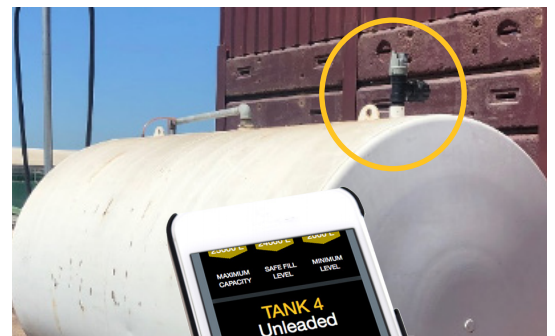

LOW COST SIM CARD

- ▶ Installed and ready to go

APPLICATIONS:

- ▶ Diesel, AdBlue, Water, Chemicals, Lubricants

INSTALLS:

- ▶ Round, Rectangular, Cylindrical Tanks

Ability to e-mail a low level alert from the Fuelcraft ATG Web Portal